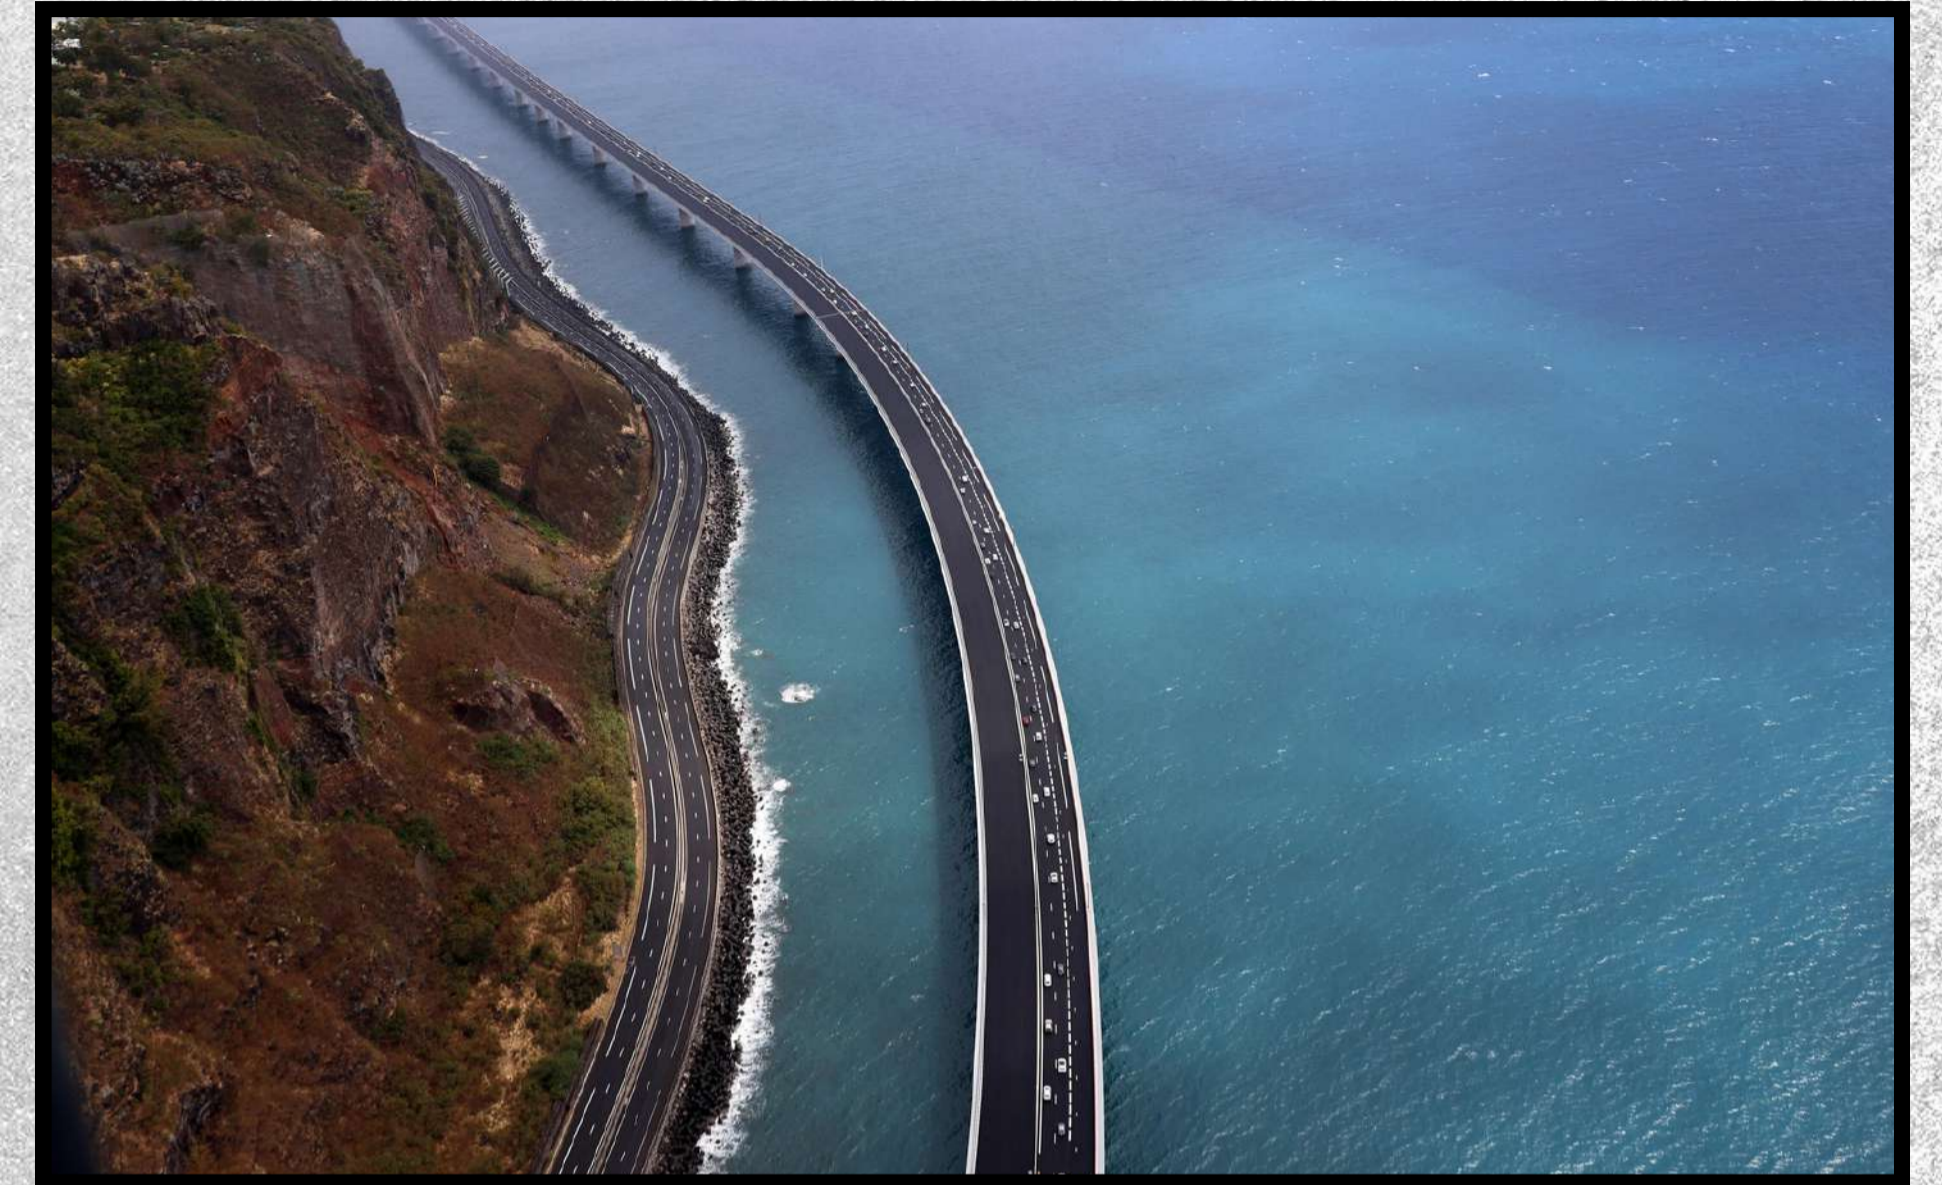

TIKTAK

PRODUCTION

Bridges, Tunnels and Volcanic caves

LOCATIONS IN REUNION ISLAND

28 JULY 2021

#La Nouvelle Route du Littoral

@Road that connects Saint-Denis to La Possession

#La Nouvelle Route du Littoral

**@Road that connects Saint-Denis to
La Possession**

#Road of tamarins

@ Road that connects Saint-Paul to L'Étang-Salé

#Viaduc la Grande
Ravine
@Bridge

#Water shifting

**@Tunnel connecting
Salazie to Saint-Paul**

#The Rails of Réunion

@Saint-Louis

@Sainte-Suzanne

#The rails of Réunion

@La Grande Chaloupe

#Tunnel cap bernard
@Saint-Denis

#Tunnel du phare
@Sainte-Suzanne

#Lava tunnel of the Volcano
@Sainte-Rose