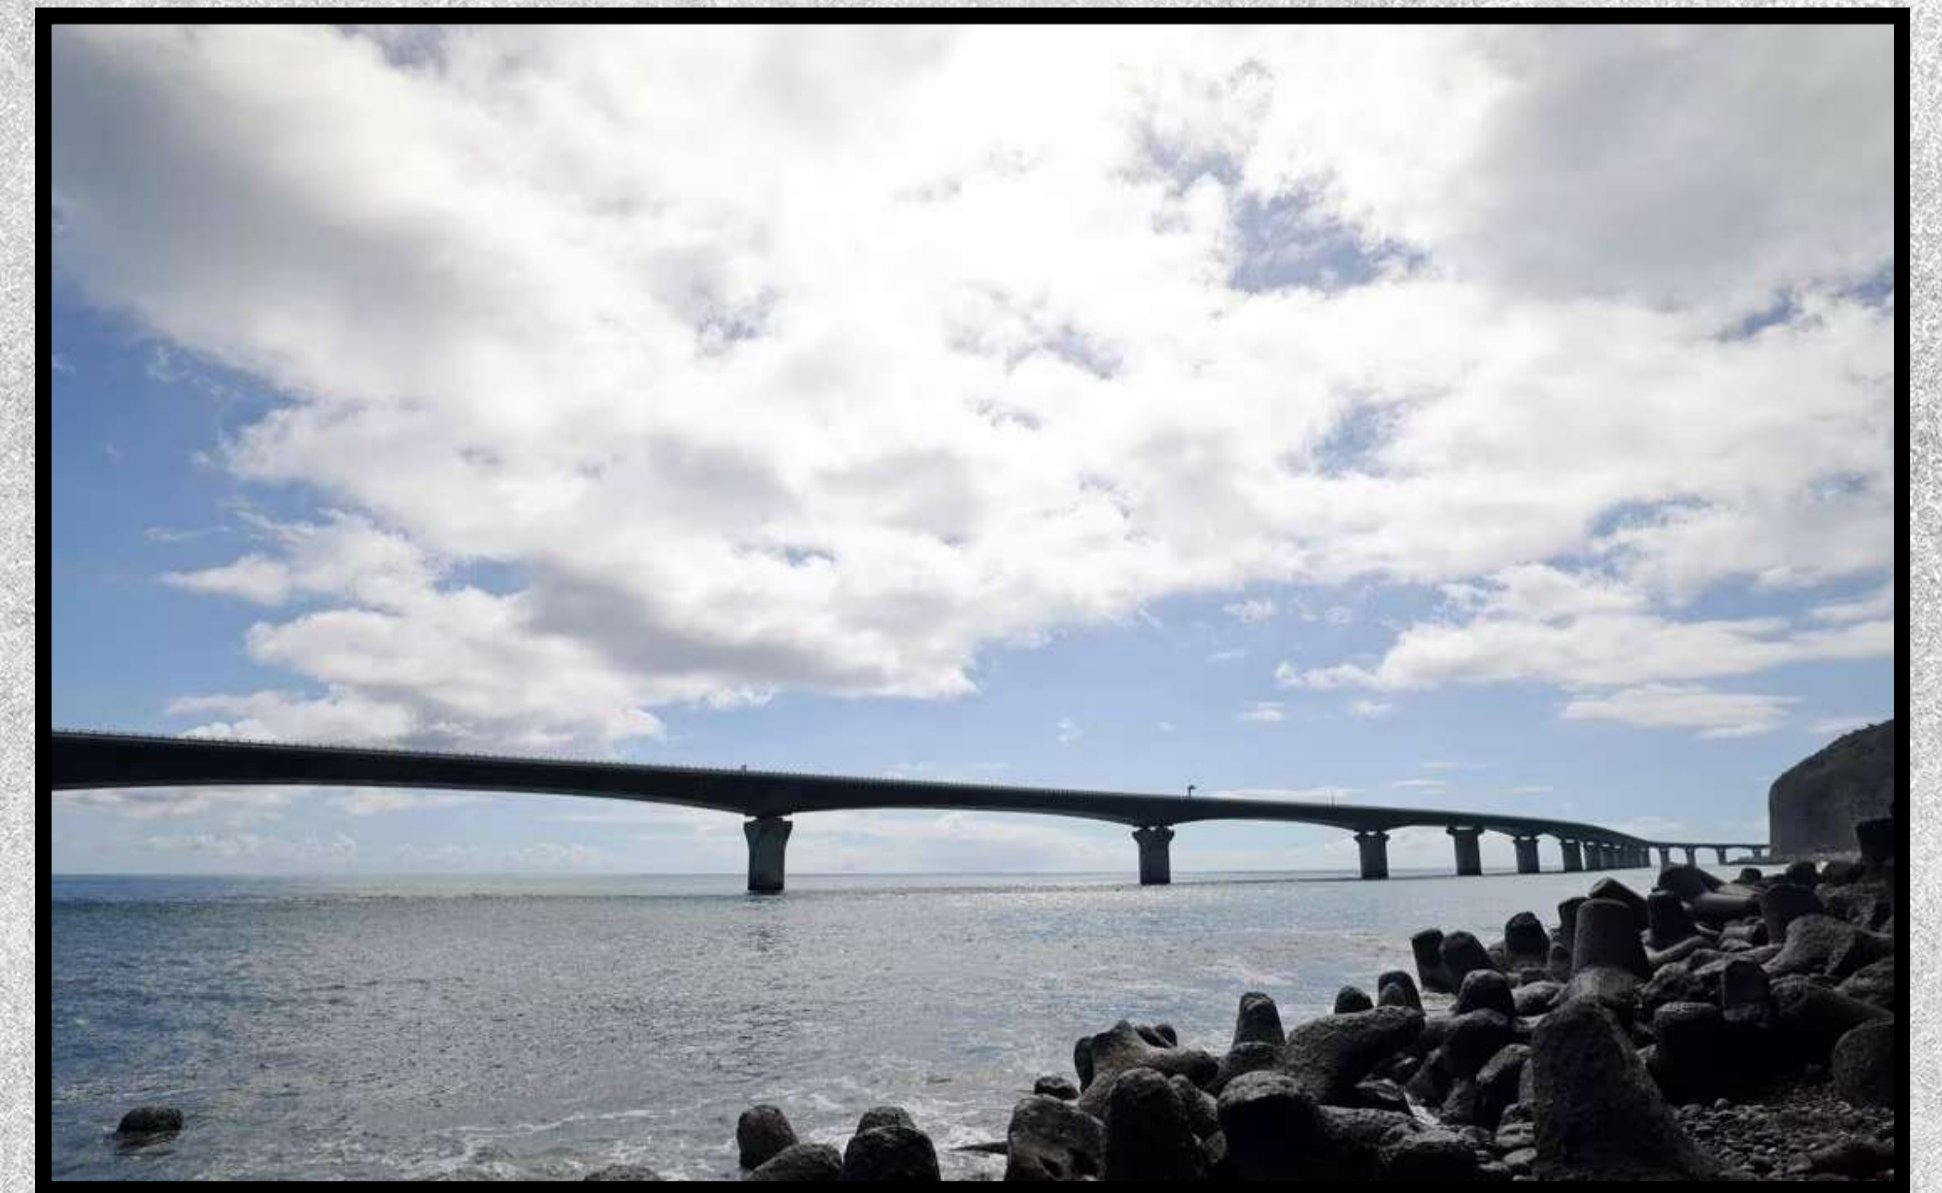

TIKTAK

PRODUCTION

Bridges, Tunnels and Volcanic caves

LOCATIONS IN REUNION ISLAND

28 JULY 2021

#La Nouvelle Route du Littoral

@Road that connects Saint-Denis to La Possession

#La Nouvelle Route du Littoral

**@Road that connects Saint-Denis to
La Possession**

#Road of tamarins

@ Road that connects Saint-Paul to L'Étang-Salé

#Viaduc la Grande
Ravine
@Bridge

#Water shifting

**@Tunnel connecting
Salazie to Saint-Paul**

#The Rails of Réunion

@Saint-Louis

@Sainte-Suzanne

#The rails of Réunion

@La Grande Chaloupe

#Tunnel cap bernard
@Saint-Denis

#Tunnel du phare
@Sainte-Suzanne

#Lava tunnel of the Volcano
@Sainte-Rose