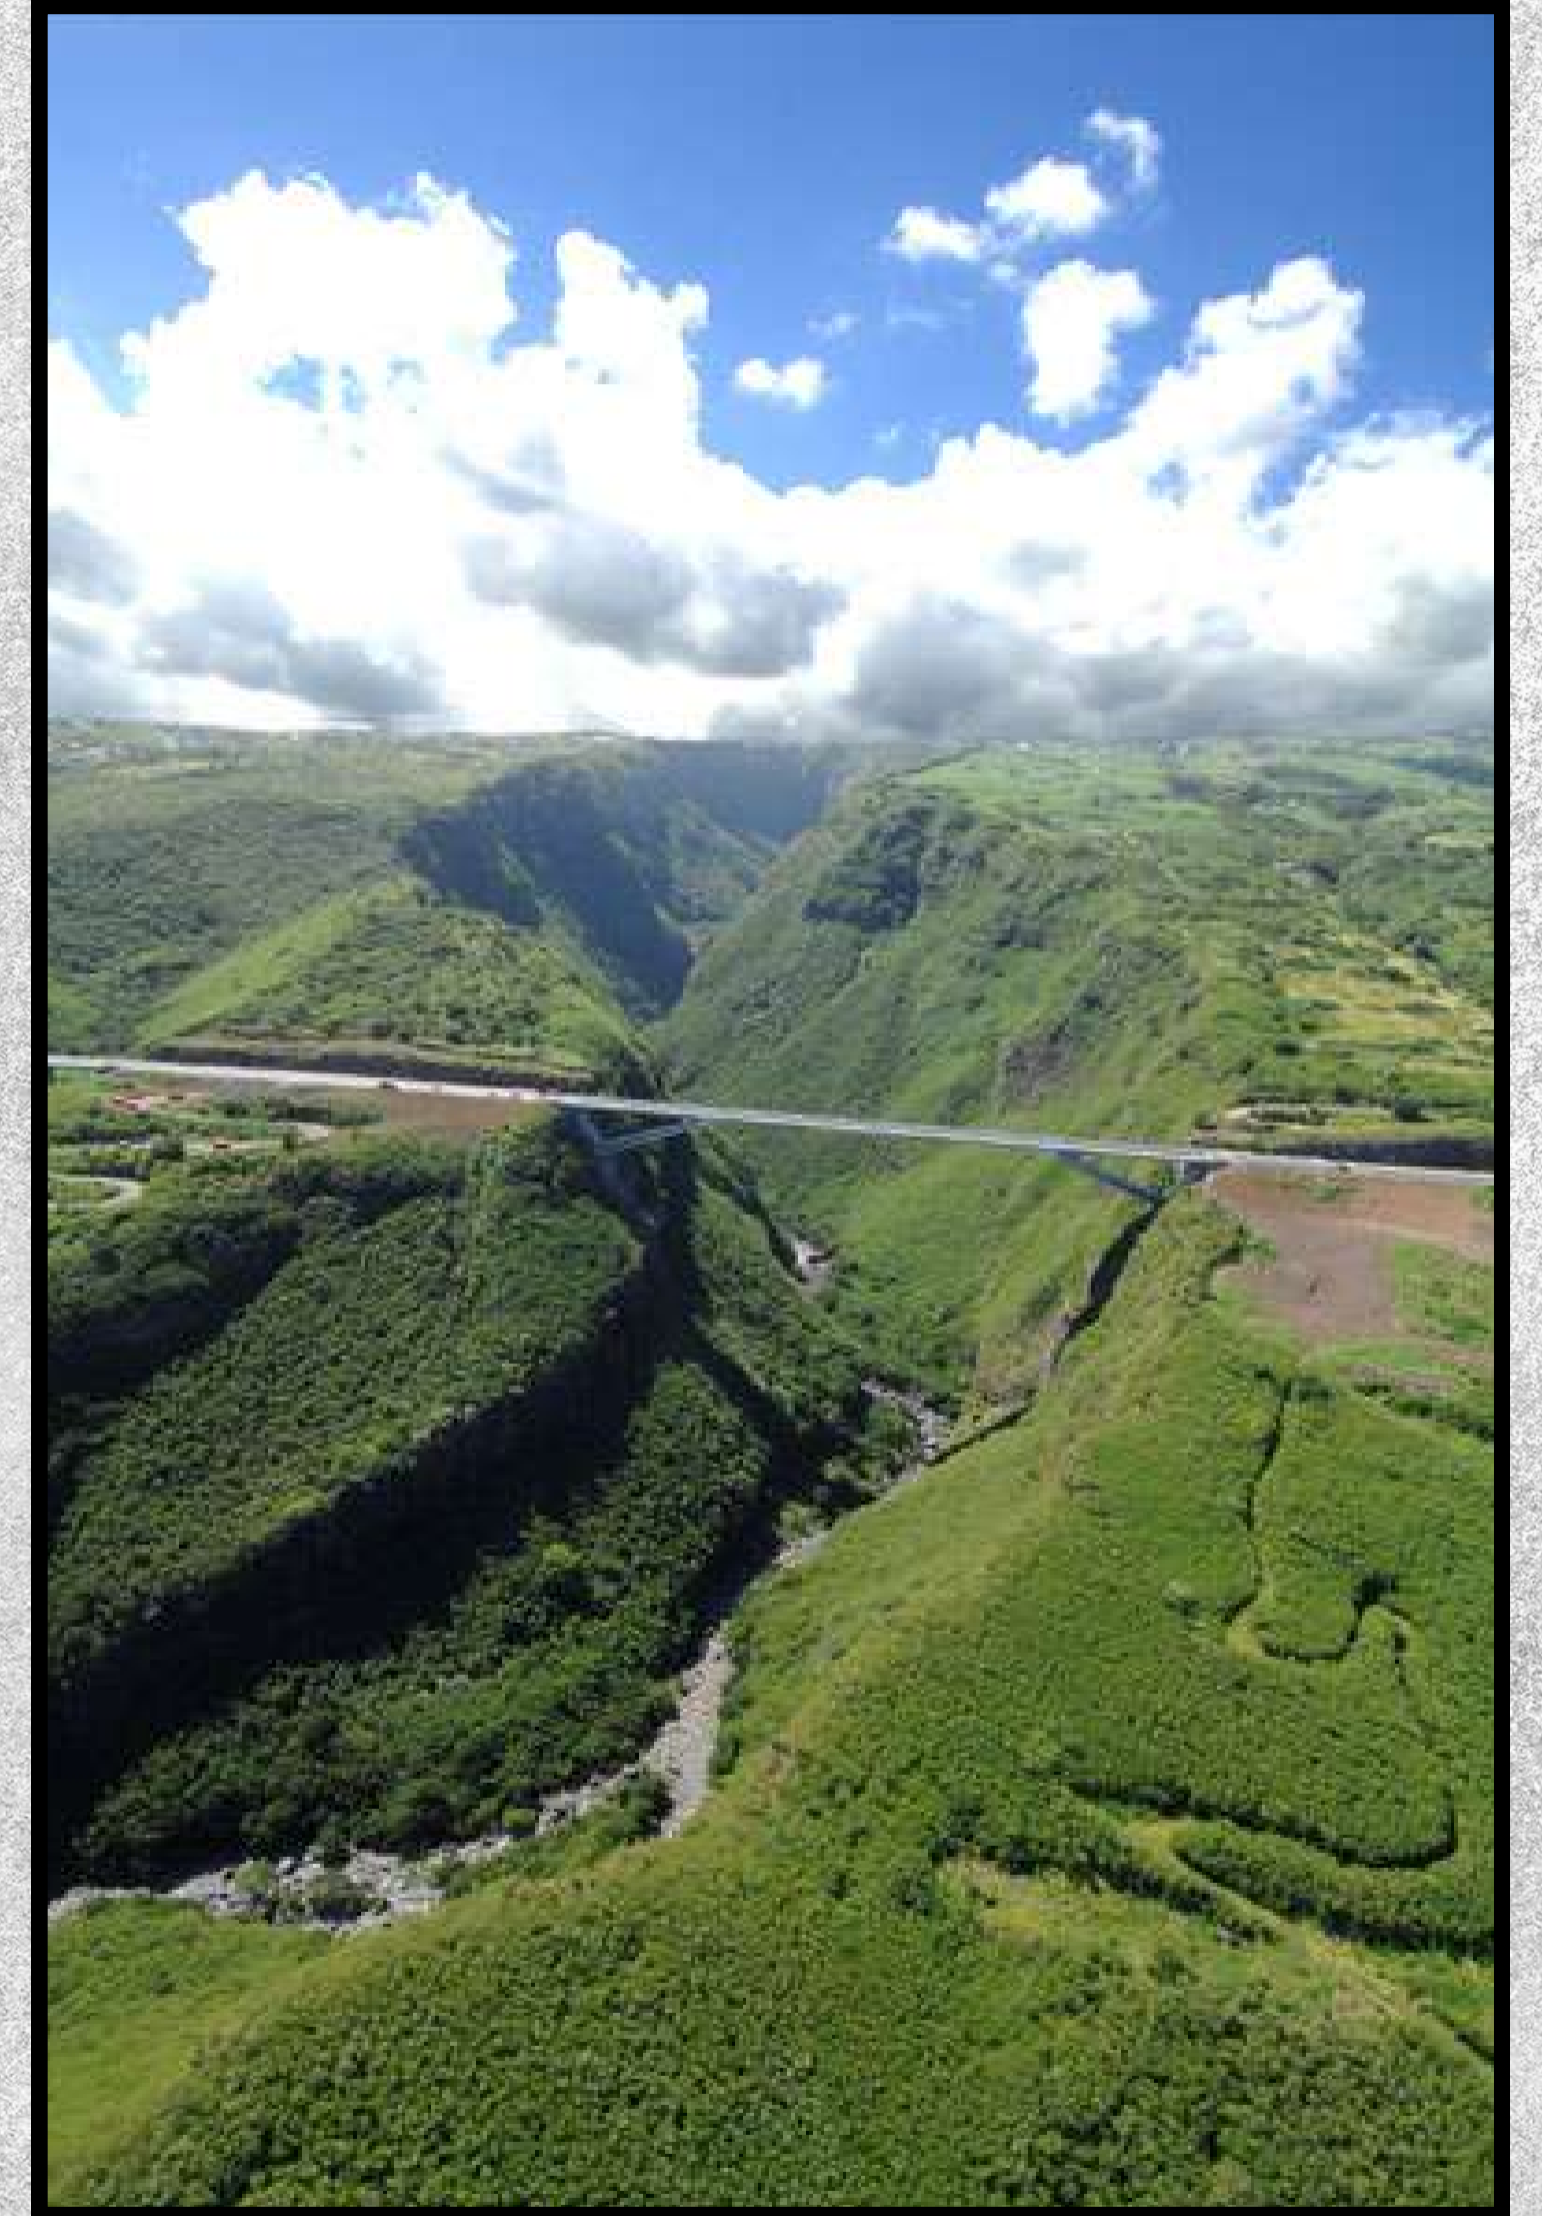

TIKTAK

PRODUCTION

Bridges, Tunnels and Volcanic caves

LOCATIONS IN REUNION ISLAND

28 JULY 2021

#La Nouvelle Route du Littoral

@Road that connects Saint-Denis to La Possession

#La Nouvelle Route du Littoral

**@Road that connects Saint-Denis to
La Possession**

#Road of tamarins

@ Road that connects Saint-Paul to L'Étang-Salé

#Viaduc la Grande
Ravine
@Bridge

#Water shifting

**@Tunnel connecting
Salazie to Saint-Paul**

#The Rails of Réunion

@Saint-Louis

@Sainte-Suzanne

#The rails of Réunion

@La Grande Chaloupe

#Tunnel cap bernard
@Saint-Denis

#Tunnel du phare
@Sainte-Suzanne

#Lava tunnel of the Volcano
@Sainte-Rose

#Lava tunnel of the Volcano

@Sainte-Rose

#Cave

@Sainte-Rose

Laurent MÉDÉA

CEO

TIKTAK PRODUCTION

+262 (0)692 223 680