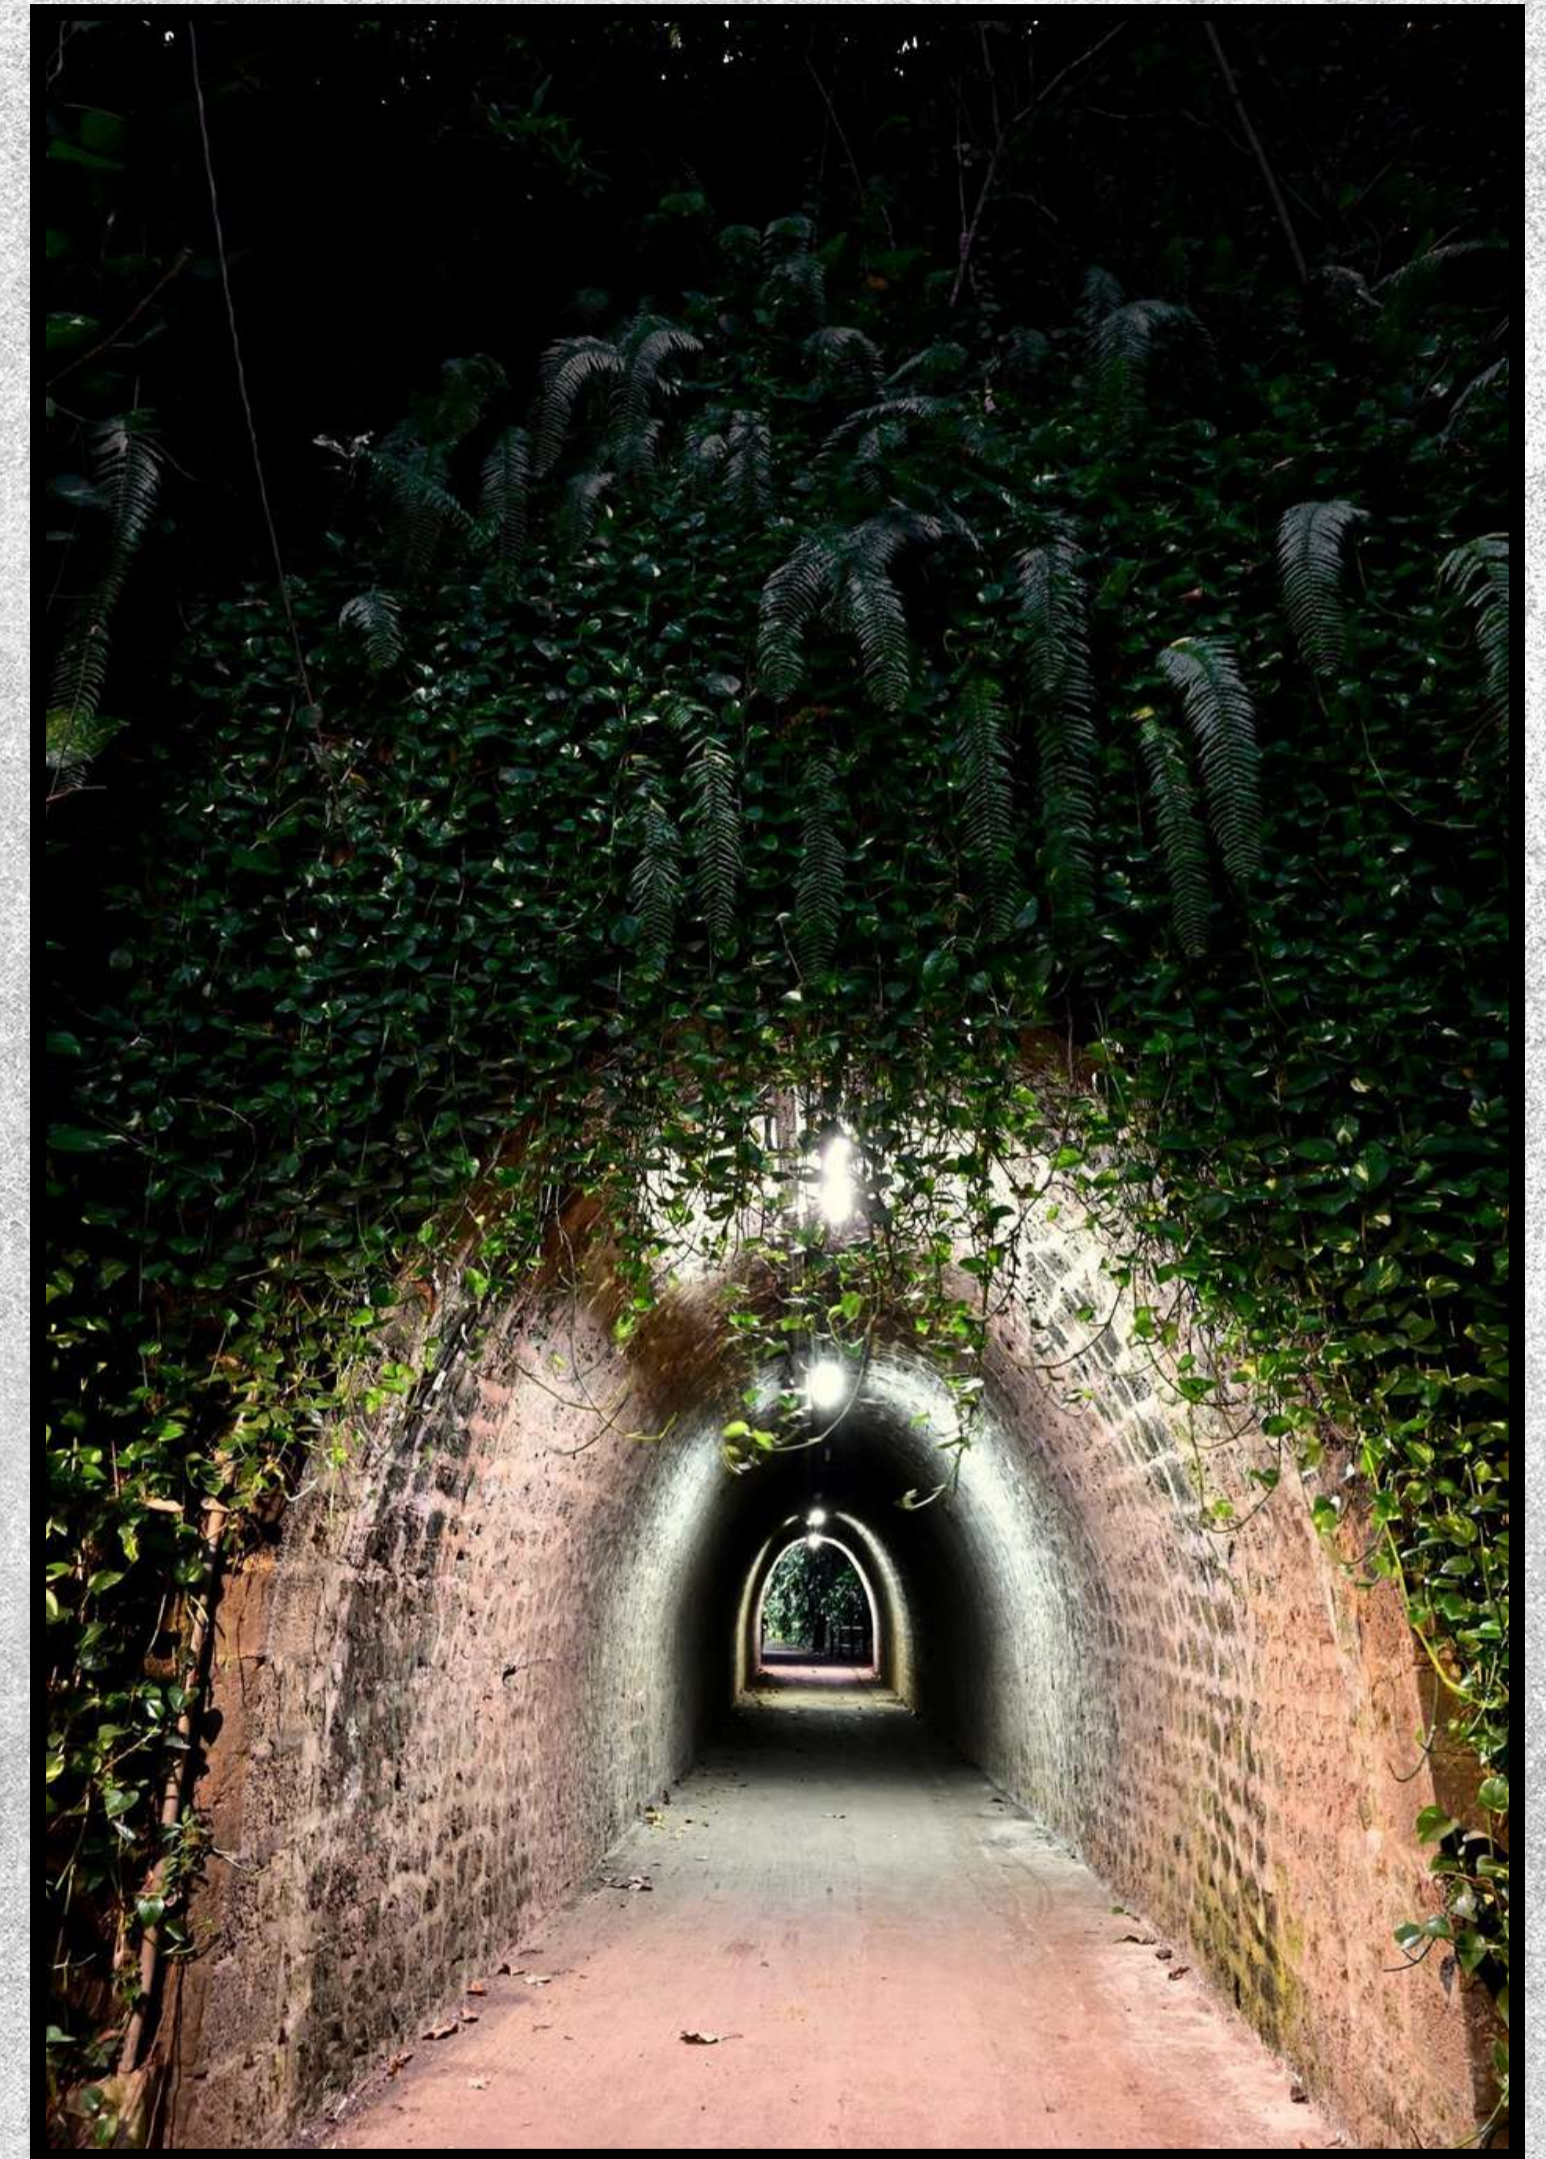

**@Road that connects Saint-Denis to
La Possession**

#Road of tamarins

@ Road that connects Saint-Paul to L'Étang-Salé

#Viaduc la Grande
Ravine
@Bridge

#Water shifting

**@Tunnel connecting
Salazie to Saint-Paul**

#The Rails of Réunion

@Saint-Louis

@Sainte-Suzanne

#The rails of Réunion

@La Grande Chaloupe

#Tunnel cap bernard
@Saint-Denis

#Tunnel du phare
@Sainte-Suzanne

#Lava tunnel of the Volcano
@Sainte-Rose