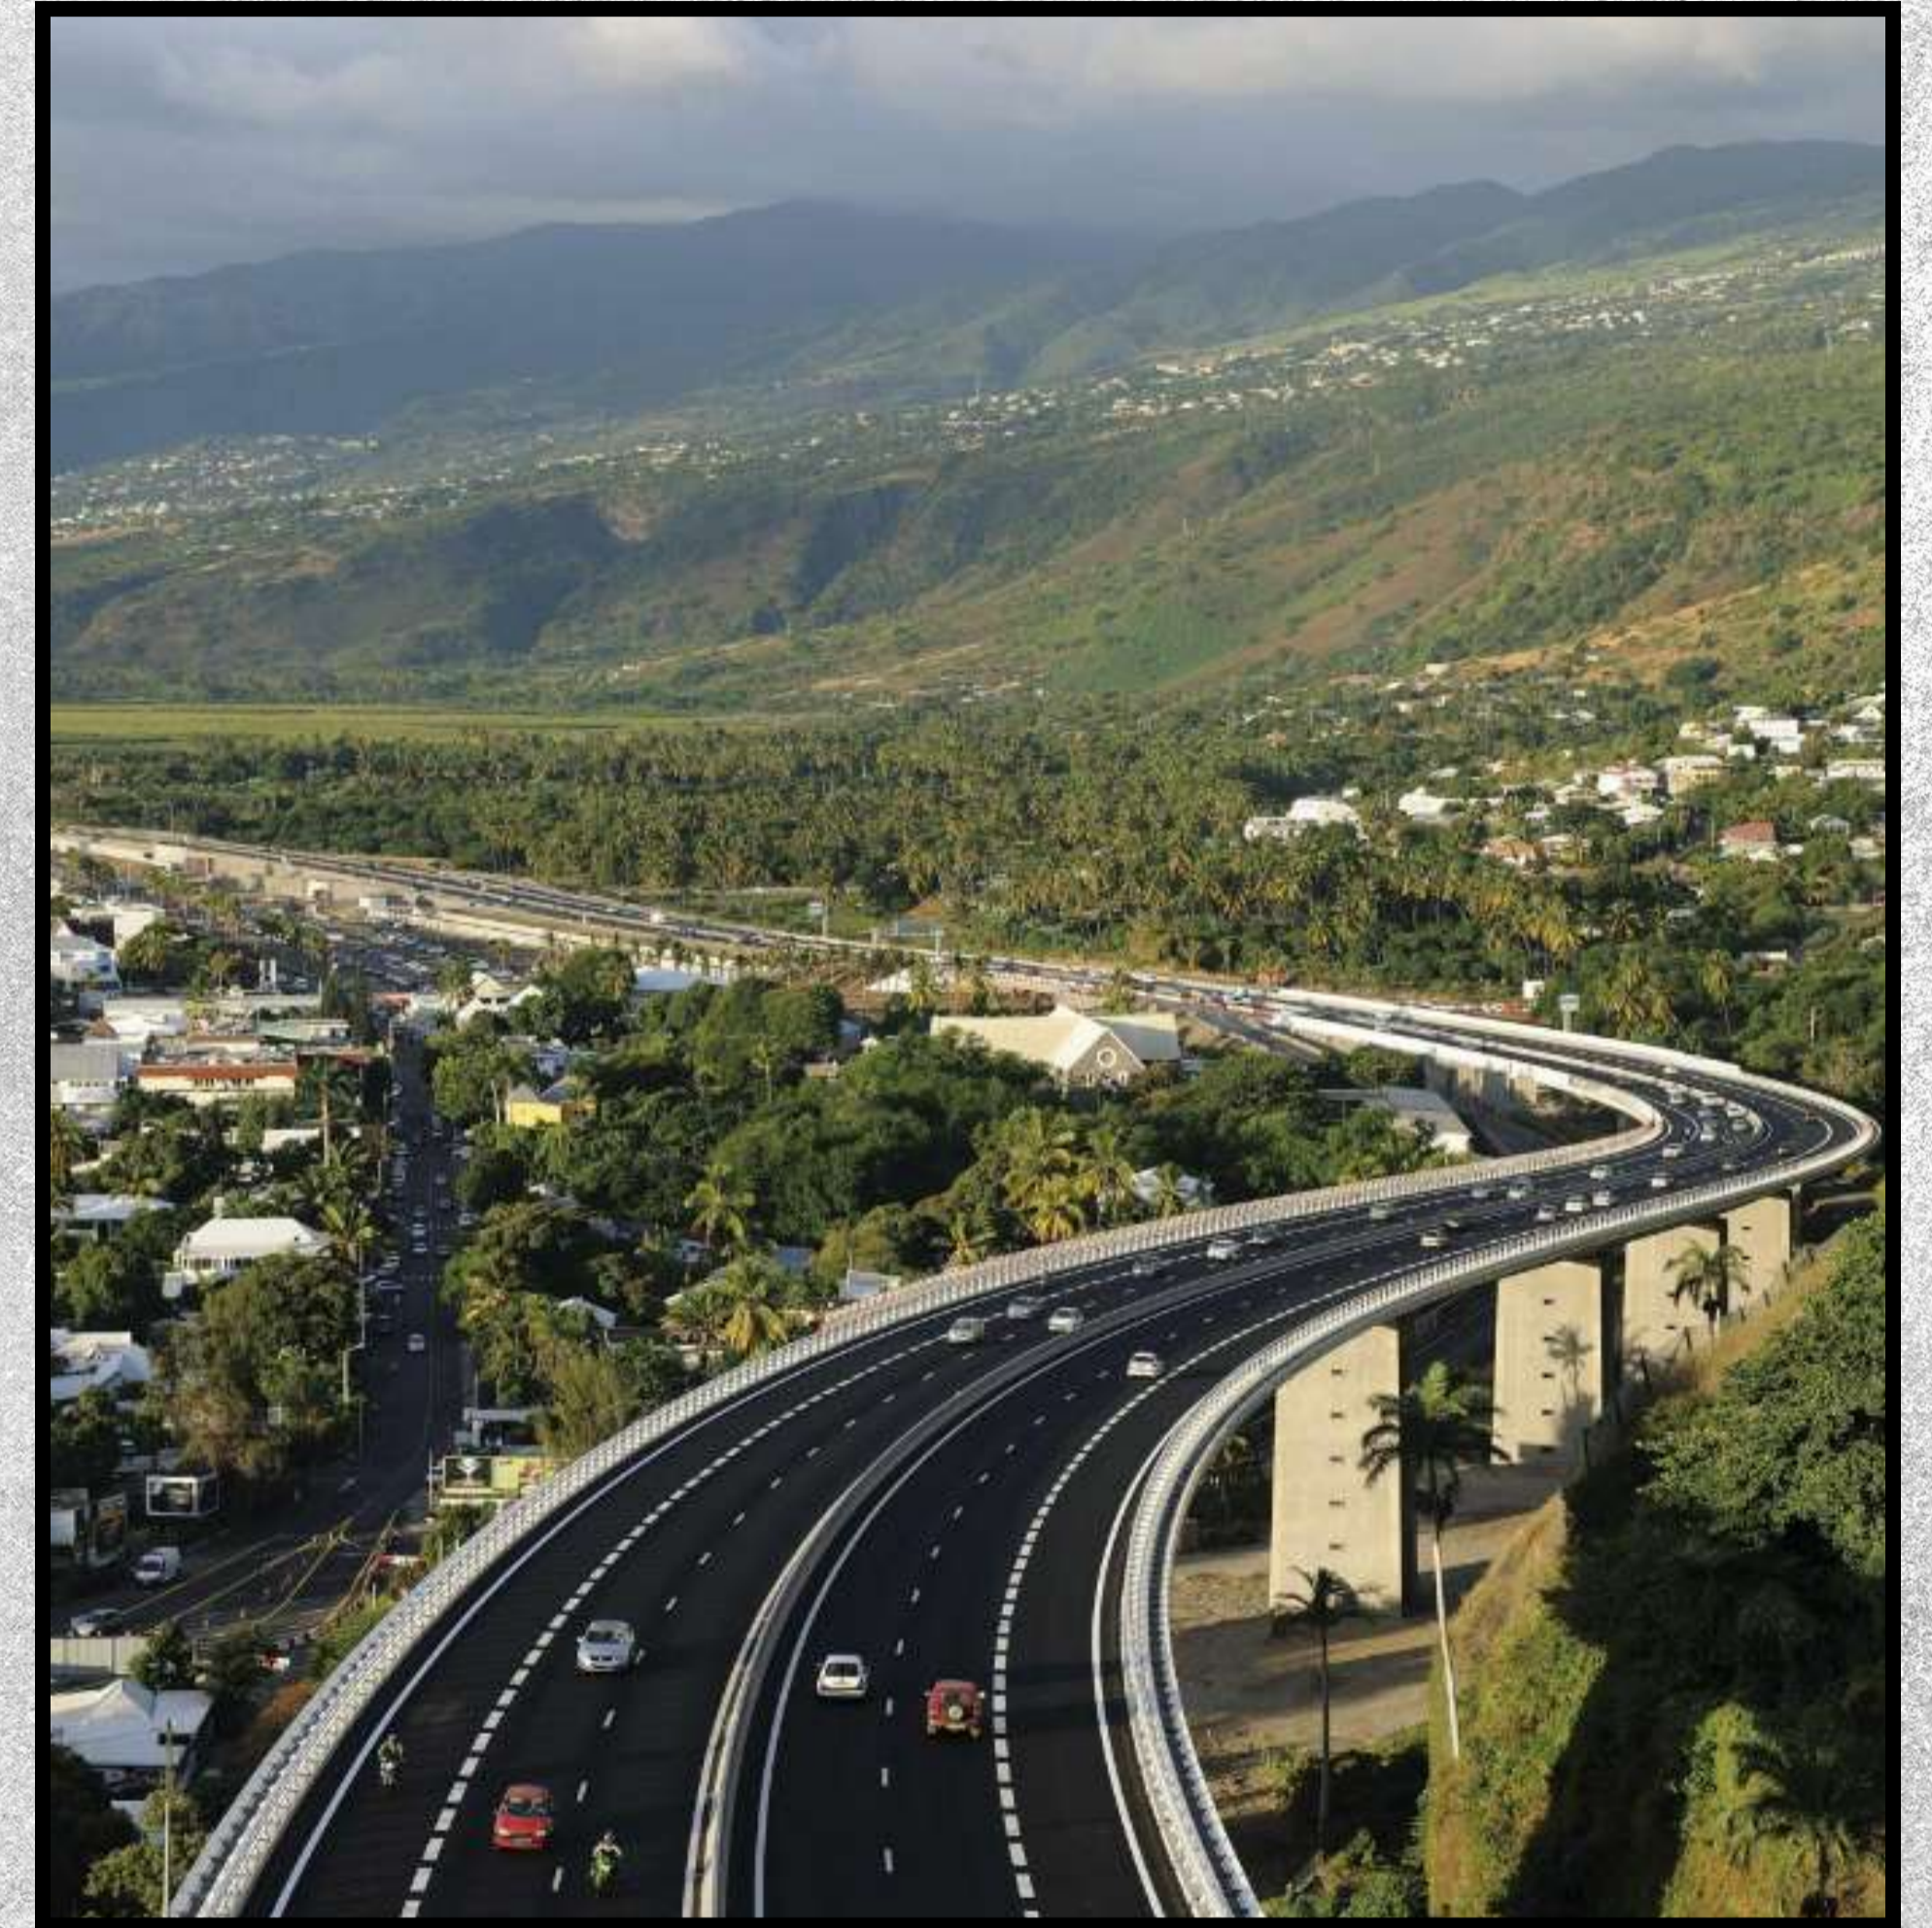

TIKTAK

PRODUCTION

Bridges, Tunnels and Volcanic caves

LOCATIONS IN REUNION ISLAND

28 JULY 2021

#La Nouvelle Route du Littoral

@Road that connects Saint-Denis to La Possession

#La Nouvelle Route du Littoral

**@Road that connects Saint-Denis to
La Possession**

#Road of tamarins

@ Road that connects Saint-Paul to L'Étang-Salé

#Viaduc la Grande
Ravine
@Bridge

#Water shifting

**@Tunnel connecting
Salazie to Saint-Paul**

#The Rails of Réunion

@Saint-Louis

@Sainte-Suzanne

#The rails of Réunion

@La Grande Chaloupe

#Tunnel cap bernard
@Saint-Denis

#Tunnel du phare
@Sainte-Suzanne

#Lava tunnel of the Volcano
@Sainte-Rose